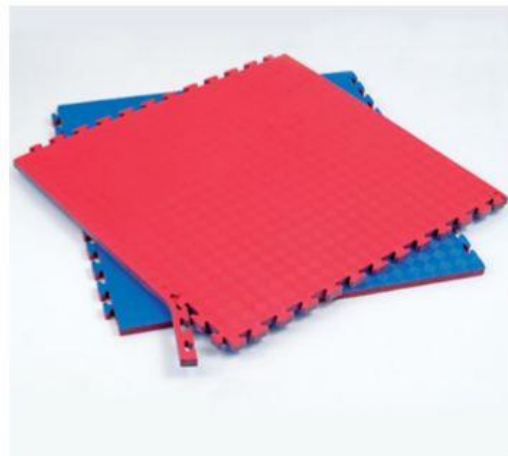

INSTRUCTIONS FOR USE

Don't use with shoes

Clean with water and not corrosive detergent